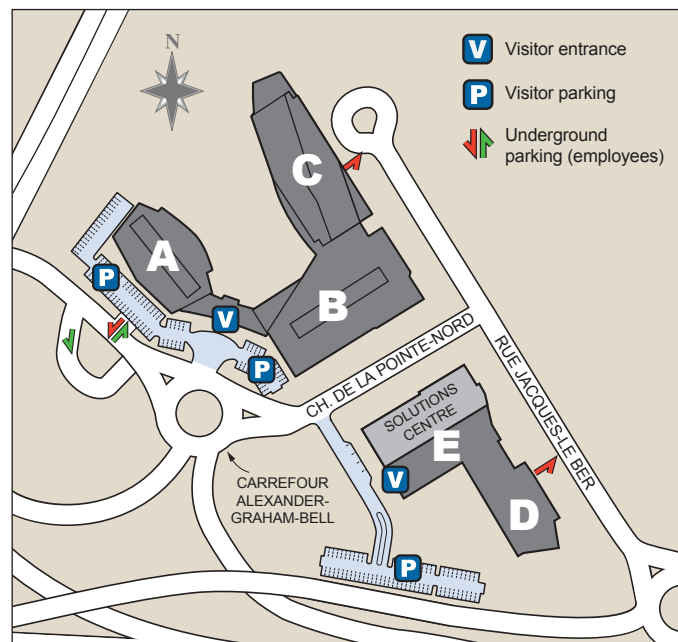

- Cross the Champlain Bridge and take the first exit, #57. This will take you directly to carrefour Alexander-Graham-Bell, the traffic circle in front of Building A.

Parking

Visitor parking is in front of Buildings A and E. The entrances to the underground parking for employees are under Building A

Leaving from Campus Bell - Montréal

Leaving the campus

- For the Bonaventure Expressway, take the ramp from carrefour Alexander-Graham-Bell.
- For Highway 15 North and South, head towards rue Jacques-Le Ber behind the campus.

To Décarie Expressway (North)

- Take rue Jacques-Le Ber to the traffic circle south of Building D (carrefour Claude-Trudel) and follow the signs for Highway 15 North.

To the Champlain Bridge (South)

- Take rue Jacques-Le Ber to the traffic circle south of Building D (carrefour Claude-Robutel) and follow the signs for Highway 15 South.
- Turn right immediately after passing under the highway and follow the service road to the access ramp for Highway 15 South.

To downtown (East)

- Take the access ramp for Highway 10 West (Bonaventure Expressway) from the traffic circle in front of Building A (carrefour Alexander-Graham-Bell).