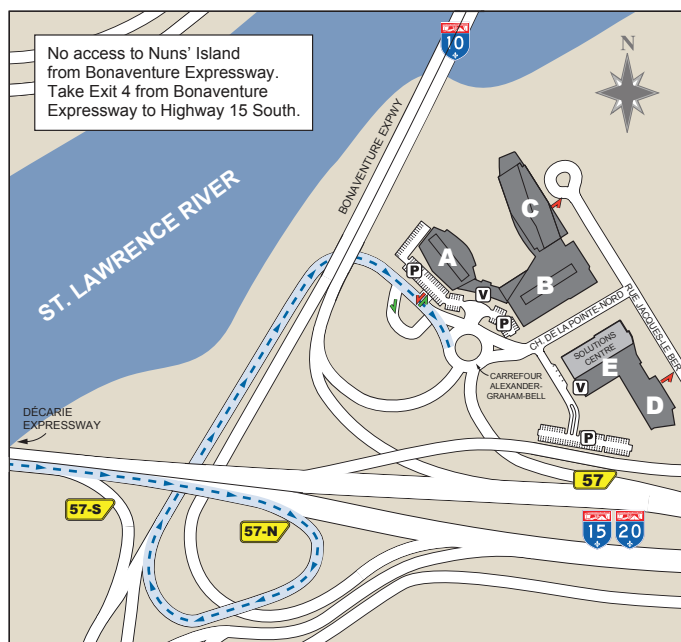

Going to Campus Bell - Montréal

From downtown (East)

- From the Bonaventure Expressway, take Exit 4 to Highway 15 South.
- Take Highway 15 South to Exit 57-N (do not take the first Exit 57).
- Exit 57-N turns into Chemin de la Pointe-Nord, which goes directly to the campus.